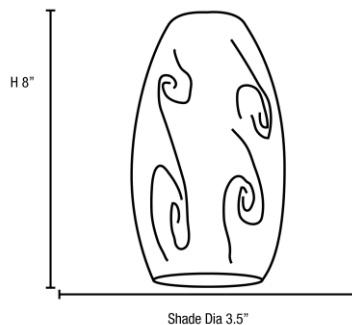

### PRODUCT MEASUREMENTS

FIXTURE	BACKPLATE / CANOPY
Length:	Length
Width:	Width:
Diameter	Diameter:
Height: 8"	Height: 1.25"
Extension:	
Overall Height: 10-153"	

#### LINE DRAWING